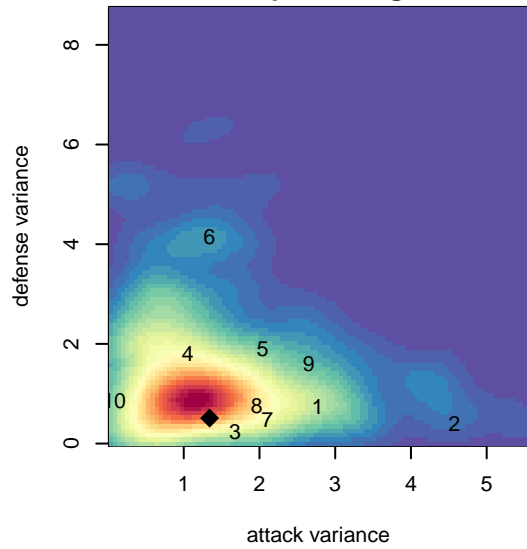

Real Middleton CF Alcoracan G04

, ID
 G04 total strength=1023
 attack=4.01 defense=1.17
 fall league = Idaho D3 Div 2 U14

alt names used:
 REAL MIDDLETON CF AD ALCORC????N
 REAL MIDDLETON CF AD ALCORC...?N
 REAL MIDDLETON CF AD ALCORCÃ^N

Venues played:
 2017 Yellowstone Cup U13/14 Bronze
 2017 Idaho D3 Division 2 U14

Real Middleton CF Alcoracan G04
 Dots are actual minus expected GF (blue circles) and GA (red triangles).
 Blue line is smoothed change in attack strength. Red is smoothed change in defense strength.

**attack and defense variance (black dot)
relative to other teams
and top 10 in region**

**attack and defense rating
relative to others at age
and all opponents in last 13 months**

Performance relative to 13 month average