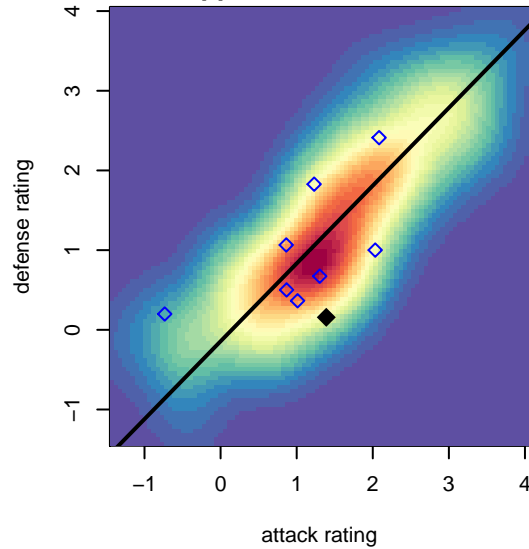

Real Middleton CF Alcoracan G04

, ID
 G04 total strength=1023
 attack=4.01 defense=1.17
 fall league = Idaho D3 Div 2 U14

alt names used:
 REAL MIDDLETON CF AD ALCORC????N
 REAL MIDDLETON CF AD ALCORC...?N
 REAL MIDDLETON CF AD ALCORCÃ^N

Venues played:
 2017 Yellowstone Cup U13/14 Bronze
 2017 Idaho D3 Division 2 U14

Real Middleton CF Alcoracan G04
 Dots are actual minus expected GF (blue circles) and GA (red triangles).
 Blue line is smoothed change in attack strength. Red is smoothed change in defense strength.

**attack and defense variance (black dot)
relative to other teams
and top 10 in region**

**attack and defense rating
relative to others at age
and all opponents in last 13 months**

Performance relative to 13 month average