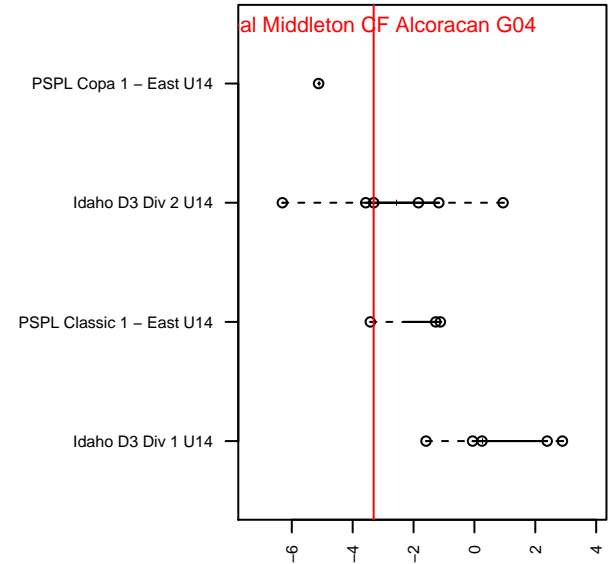

Real Middleton CF Alcoracan G04

, ID
 G04 total strength=1023
 attack=4.01 defense=1.17
 fall league = Idaho D3 Div 2 U14

alt names used:
 REAL MIDDLETON CF AD ALCORC????N
 REAL MIDDLETON CF AD ALCORC...?N
 REAL MIDDLETON CF AD ALCORCÃ^N

Venues played:
 2017 Yellowstone Cup U13/14 Bronze
 2017 Idaho D3 Division 2 U14

Real Middleton CF Alcoracan G04
 Dots are actual minus expected GF (blue circles) and GA (red triangles).
 Blue line is smoothed change in attack strength. Red is smoothed change in defense strength.

**attack and defense variance (black dot)
relative to other teams
and top 10 in region**

**attack and defense rating
relative to others at age
and all opponents in last 13 months**

Performance relative to 13 month average